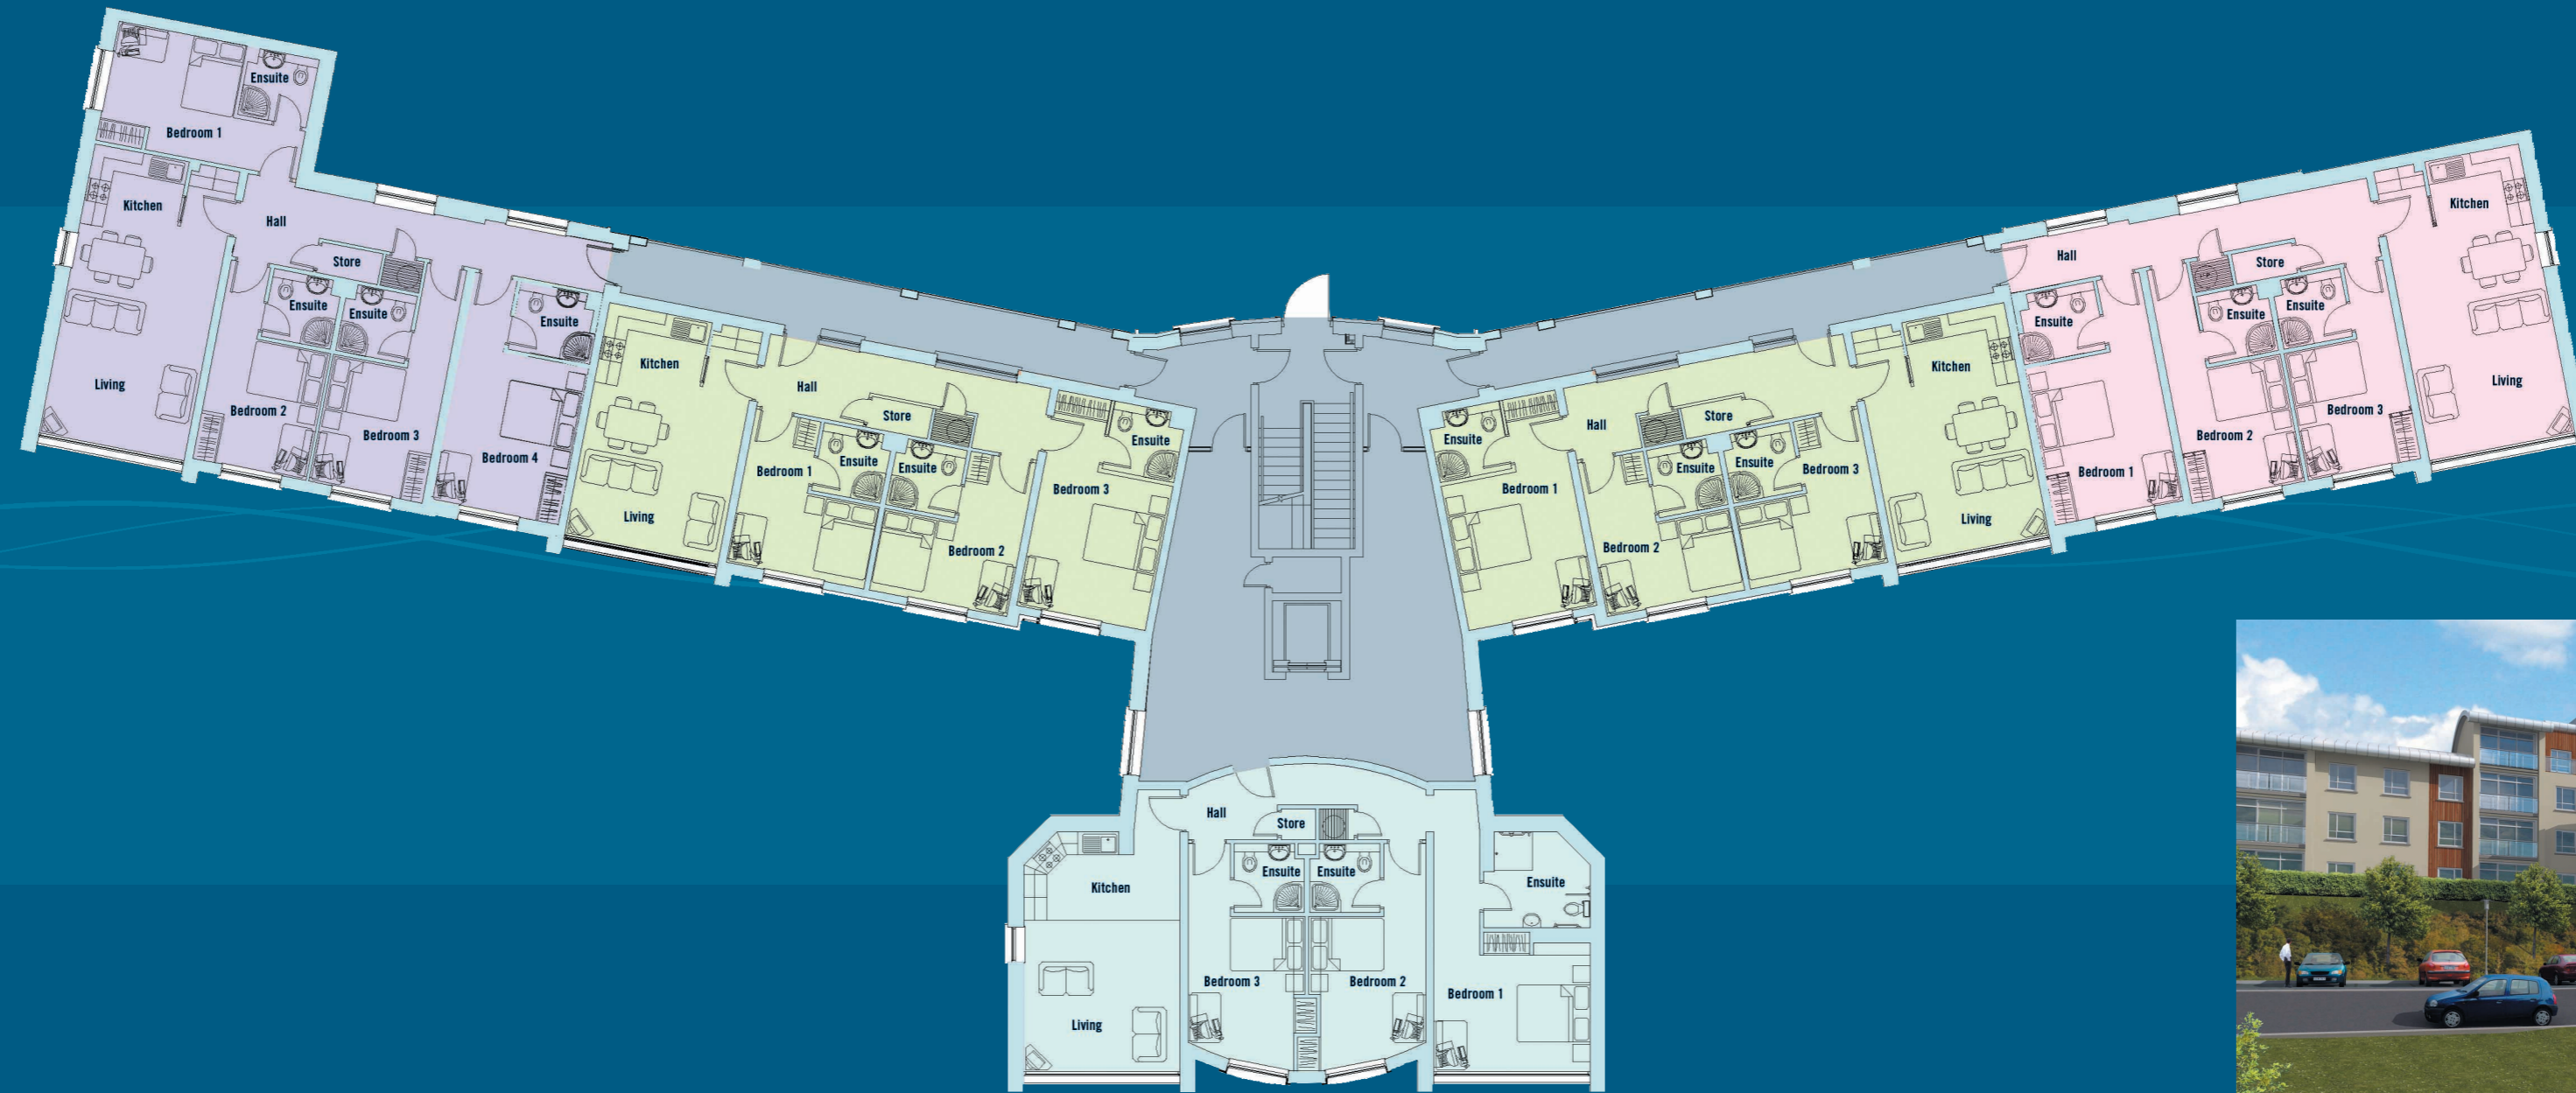

Apartment Block A

-  Apartment Type 1 – 1102 sq. ft.
-  Apartment Type 2 – 993 sq. ft.
-  Apartment Type 3 – 1303 sq. ft.
-  Apartment Type 4 – 1115 sq. ft.
-  Lift Lobby